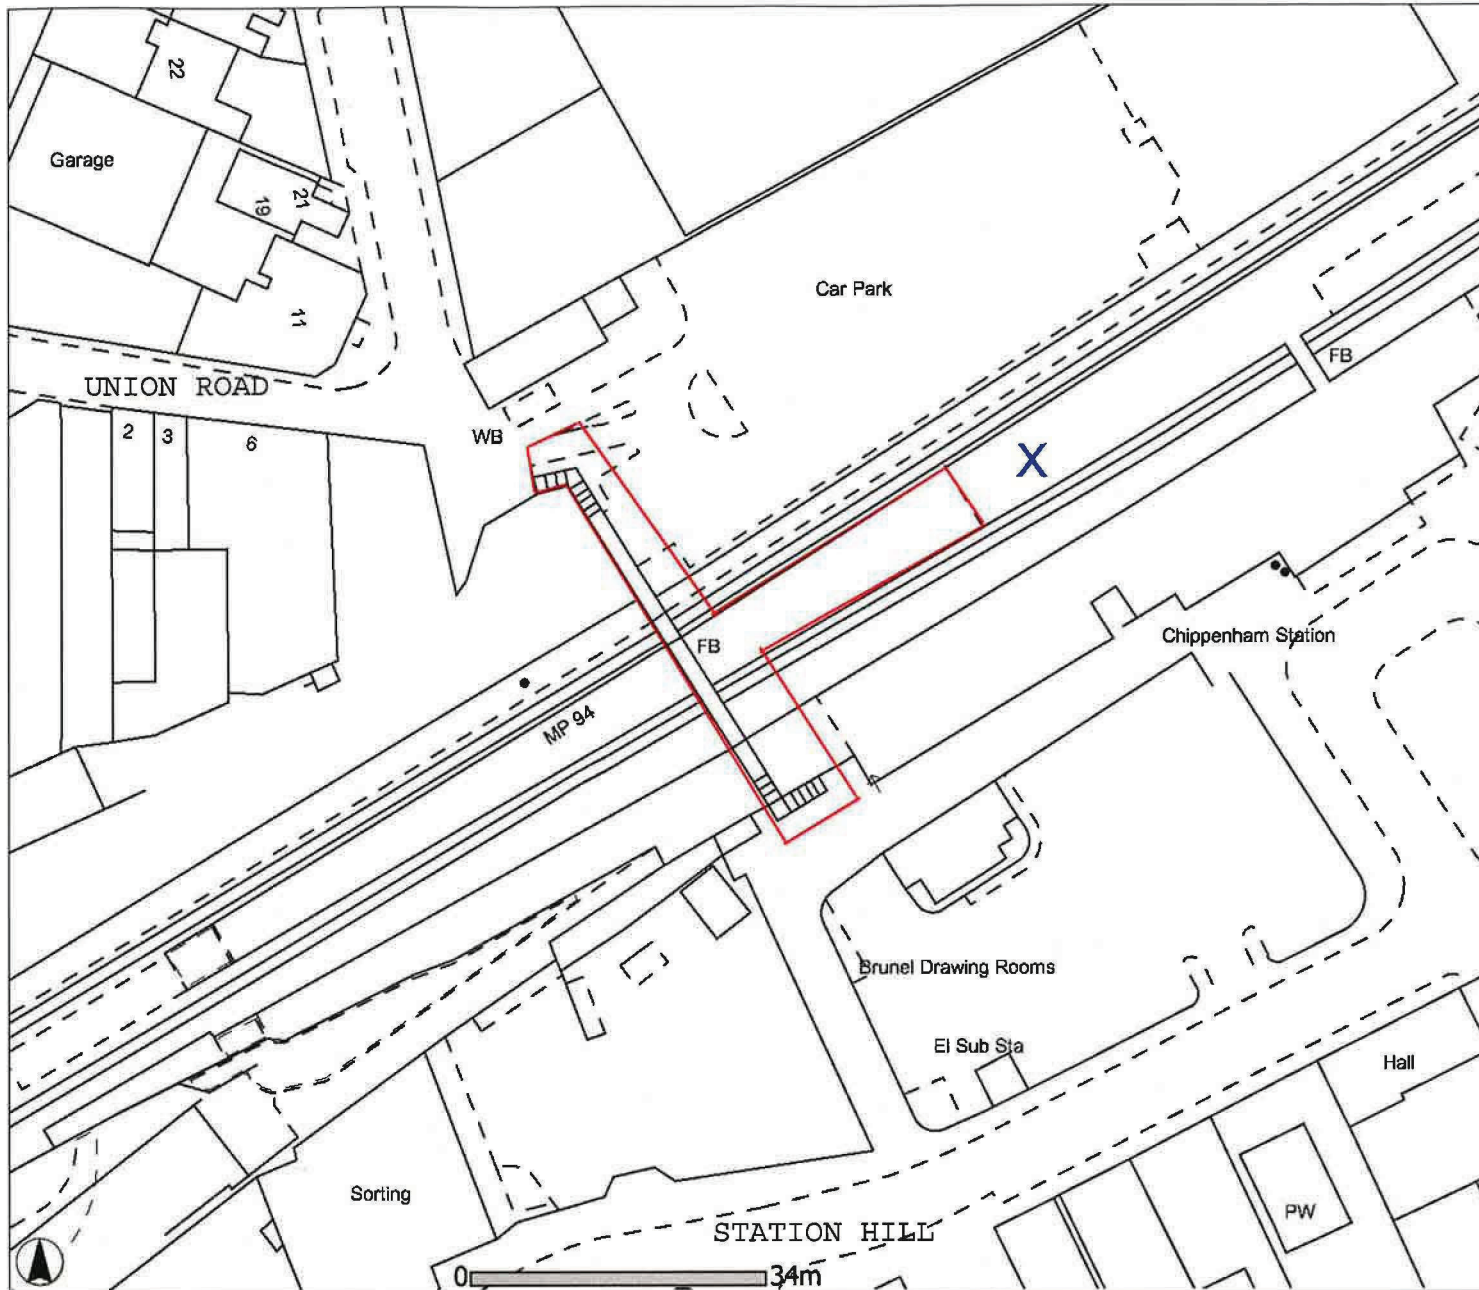

Reproduced from the Ordnance Survey Map with permission of the controller of Her Majesty's Stationery Office. Crown Copyright. Licence No: 0100040692

### LOCATION PLAN Chippenham Station Footbridge

Plot Scale 1:850

Plot Date 10/4/2013